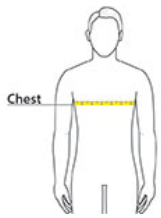

## PRODUCT MEASUREMENTS

	XS	S	M	L	XL
Body Length at Back	17	18 1/2	22	24	25 1/2
Chest	14	16	17	18	20
Sleeve Length	21 5/8	24 5/8	27 5/8	30 1/8	32 5/8

**Body Length at Back:** Measured from high point shoulder to finished hem at back.

**Chest:** Measured across the chest one inch below armhole when laid flat.

**Sleeve Length:** Start at center of neck and measure down shoulder, down sleeve to hem.

## SIZE CHARTS

	XS	S	M	L	XL
Chest	25-26	26-28	28-30	30-32	32-35
Size	4	6/8	10/12	14/16	18/20

## HOW TO MEASURE

---